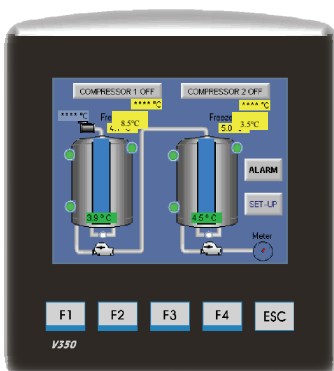

SINGLE TANK WATER CHILLER SYSTEMS ALLOW ONE TANK TO FEED THE SECOND; OPERATING THE COOLING COMPRESSOR UNITS MORE EFFICIENTLY.

DOUBLE TANK CONFIGURATION ALLOWS TO DISCHARGING MAXIMUM CHILLED WATER (MIN. TEMP. AS FROM 2° C, 34° F) WITHOUT FREEZING UP THE COIL.

PLC CONTROLLED ELECTRIC PANEL WITH TOUCH SCREEN DISPLAY FOR COMPLETE VISUALIZATION AND TEMP. CONTROL

SHOWN HERE IS A DOUBLE TANK SYSTEM. WATER CHILLER #1 FEEDS TANK #2. THE TEMP. IN TANK #1 IS SET TO 8.5° C
IN THE DISCHARGE TANK #2 LOWERED TO 3.5°C. THIS SET-UP ASSURES HIGH EFFICIENCY.